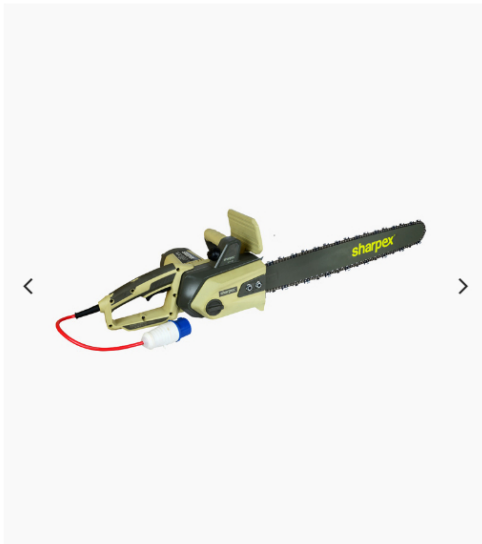

← GO TO BACK

Wood Cutting Machine

It is useful to cut small wooden logs or trees fallen across roads during monsoons and cyclone. It is also useful for cutting through wooden structures like doors, windows during force entry.

Powerful motor

Easy-to-handle by one person

Off-the-shelf availability of spares

Light weight and compact so convenient in handling and transportation

High wood cutting speed ensures speedy work

Indigenously manufactured on par with international standard

A unique chain saw for multifarious activities

Very suitable to work in narrow space during rescue operations

Model SPX	60
WATT	3000
Guide Bar Length (CM)/(INCH)	72/28
Cutting Capacity Circumference(CM)	170
Dry Weight with Bar & Chain (KG)	8.8
Body Material	Fibre